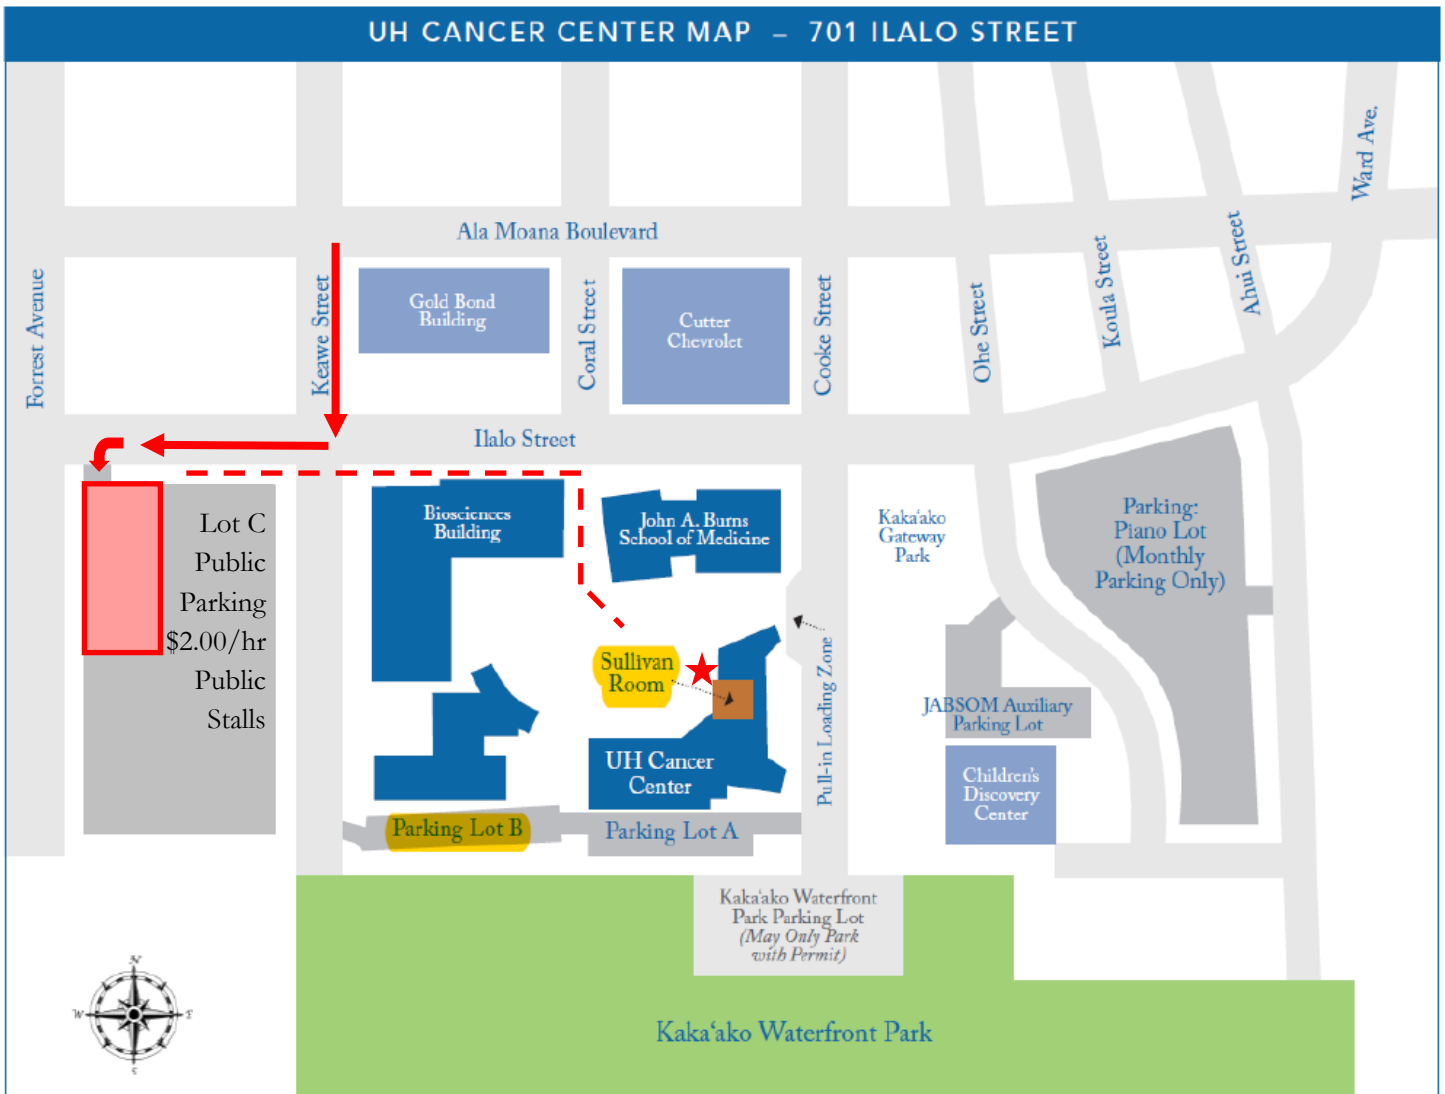

UNIVERSITY OF HAWAI'I  
**CANCER CENTER**

701 Ilalo Street, Honolulu, HI 96813

Map to Lot C Parking

Driving Directions: <https://uhcancercenter.org/contact>

Please park in the Lot C public parking area and join us at the Sullivan Conference Center indicated by the red star. ★

--- Walking Path

Updated: 6/22/26